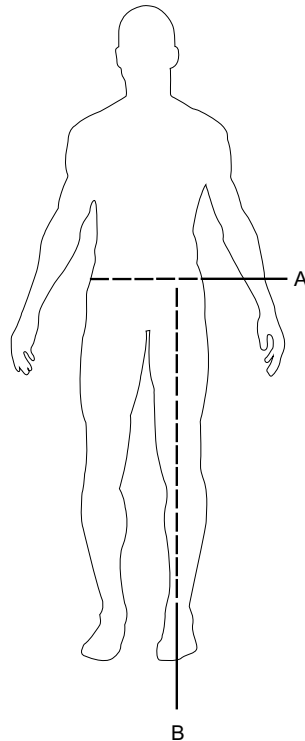

LEGGINS

SENIOR

Tabella misure

JUNIOR

Sizes (+/- 5%)	A	B
S	33,5	90
M	35	92,5
L	36,5	95

Sizes (+/- 5%)	A	B
XS-S	24	75
M-L	26	80
XL-XXL	28	85